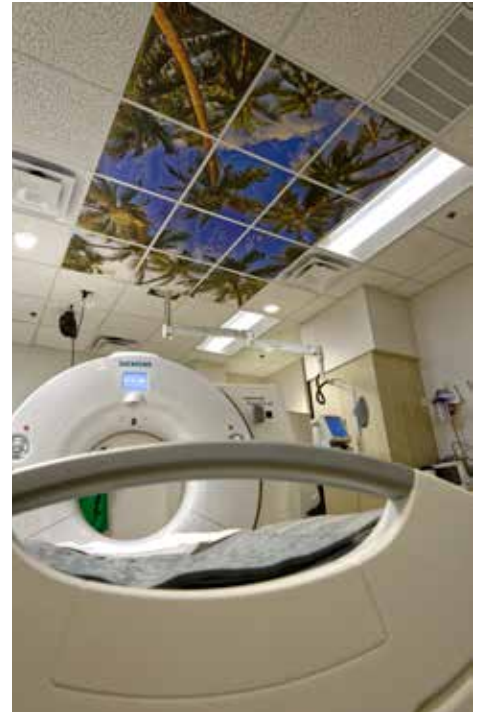

# *sereneview*<sup>®</sup> Scenic Overheads

Research shows that views of natural beauty lower blood pressure, heart rate, anxiety, and pain medication. Sereneview<sup>®</sup> Scenic Overheads come in two styles; solid tiles and backlit luminaires. Solid tiles replace the acoustic tiles in ceiling grids with stunning skylscapes that make a room feel open to the outdoors. The tiles are printed on a 3mm expanded PVC that's fire-rated.

Backlit luminaires replace the diffuser panel in light fixtures to create an open vista to the outside. The luminaires are printed on a fire-rated 1/8" acrylic for smaller sizes and 1/4" for larger sizes. Fixtures, frames and submittal's are available upon request. Visit [www.sereneview.com](http://www.sereneview.com) for more information and to view our full Image Library from renowned photographer Ernesto Rodriguez.

Backlit luminaire at St. Jude Medical Center:

Backlit luminaire at Simi Surgery Center:

Solid tiles at Christus St.Vincent Regional M.C.